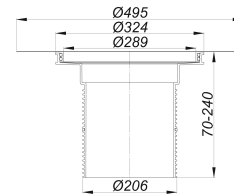

raising piece type DallSafe 200

Part number: 720245
GTIN: 4001636720245
Rebate group: 3

Description:

raising piece type DallSafe 200

Spare parts:

720214 anti-flooding drain DallSafe 200/1 SES,