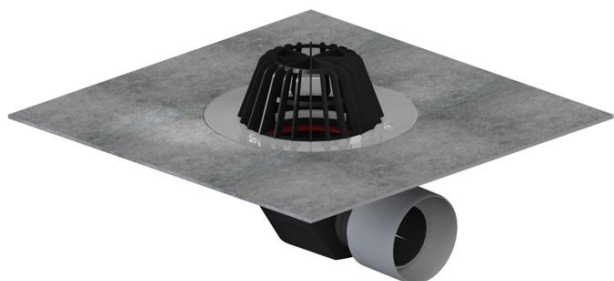

roof drain type 64 DallBit, DN 70/DN 100

Part number: 642073
GTIN: 4001636642073
Rebate group: 10

Description:

roof drain type 64 DallBit, DN 70/DN 100

conforming to DIN EN 1253

with factory-fitted collar of 5.0 mm modified bitumen membrane, 500 x 500 mm, welded to the flange and clamped with a stainless steel clamp ring

specification:

- insulated drain body
- side outlet DN 70/DN 100, 3 degrees fall
- domed grate
- temporary blanking plate

material:

polypropylene, UV-stabilized

DN 70 connects to BS4514 75 mm pipework with 880345 adaptor