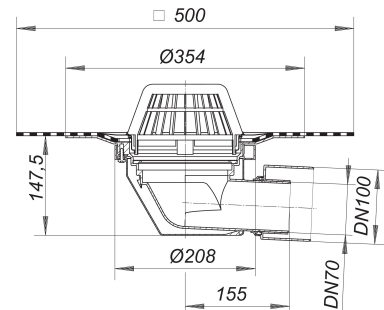

roof drain type 64 DallBit, DN 70/DN 100

Part number: 642073
GTIN: 4001636642073
Rebate group: 10

Description:

roof drain type 64 DallBit, DN 70/DN 100

conforming to DIN EN 1253

with factory-fitted collar of 5.0 mm modified bitumen membrane, 500 x 500 mm, welded to the flange and clamped with a stainless steel clamp ring

specification:

- insulated drain body
- side outlet DN 70/DN 100, 3 degrees fall
- domed grate
- temporary blanking plate

material:

polypropylene, UV-stabilized

DN 70 connects to BS4514 75 mm pipework with 880345 adaptor