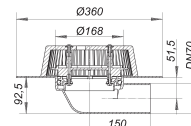

## power roof drain type 86.0 FPO-PP, DN 70

Part number: 641137  
GTIN: 4001636641137  
Rebate group: 10

### Description:

power roof drain type 86.0 FPO-PP, DN 70

flat roof drain used for use in roofs with minimum 120 mm insulation, with extra wide flange for welding FPO-PP membranes directly

specification:

- side outlet DN 70
- domed grate, secured

material:

polypropylene, UV-stabilized