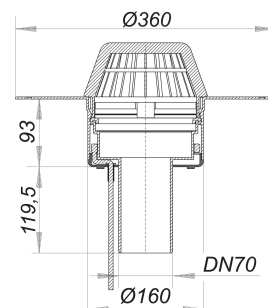

roof drain type 62 H FPO, heated, DN 70

Part number: 621603
GTIN: 4001636621603
Rebate group: 10

Description:

roof drain type 62 H FPO, heated, DN 70
conforming to DIN EN 1253
with extra wide flange for welding FPO-PP membranes directly or fixing PE vapour barriers

specification:

- insulated drain body
- outlet vertical
- domed grate

material:

polypropylene, UV-stabilized

H = roof drain heated version:

- Connect to 230 V supply, conforming to VDE 0721, Part 1/3.78
- Power per drain: 15 watts
- Current per drain: 0.06 amps
- Suggested current per roof area: 16 amps

R 30 - 120 option available.

Spare parts:

620996 domed grating/gravel guard S 15, d: 170