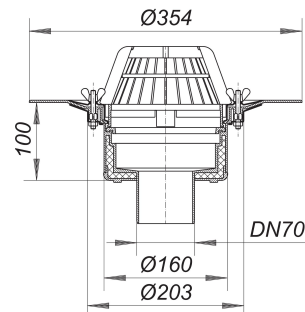

roof drain type 62 clamp ring, DN 70

Part number: 621047
GTIN: 4001636621047
Rebate group: 10

Description:

roof drain type 62 clamp ring, DN 70
conforming to DIN EN 1253
with stainless steel clamp ring to secure all single-ply membranes

specification:

- insulated drain body
- outlet vertical
- domed grate

material:

polypropylene, UV-stabilized

R 30 - 120 option available.