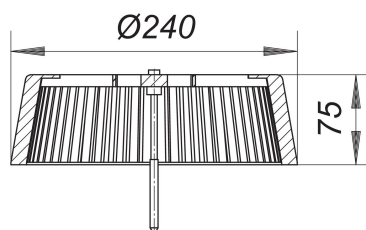

domed grating/gravel guard type 63 T, d: 237 mm

Part number: 620866

GTIN: 4001636620866

Rebate group: 10

Description:

domed grating/gravel guard type 63 T, d: 237 mm

used with roof drains SuperDrain and Renova Drain type 63 T DallBit and FPO, DN 70 - DN 125 with securing screws 304 stainless steel

material:

polypropylene, UV-stabilized

Spare parts:

630049 renova roof drain type 63 T clamp ring,

630063 renova roof drain type 63 T clamp ring,

630087 renova roof drain type 63 T clamp ring,

630094 renova roof drain type 63 T clamp ring,

630247 renova roof drain type 63 T DallBit, 34

630261 renova roof drain type 63 T DallBit, 46

630285 renova roof drain type 63 T DallBit, 46

630346 renova roof drain type 63 T PVC, 345 mm

630360 renova roof drain type 63 T PCV, 460 mm

630384 renova roof drain type 63 T PVC, 460 mm

630391 renova roof drain type 63 T PVC, 345 mm

630841 renova roof drain type 63 T FPO-PP, 345

630865 renova roof drain type 63 T FPO-PP, 460

630889 renova roof drain type 63 T FPO-PP, 460