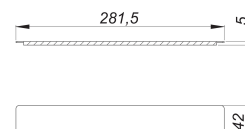

cover plate CeraWall Select stainless steel matt

Part number: 535535

GTIN: 4001636535535

Rebate group: 11

Description:

cover plate CeraWall Select stainless steel matt
Spare part for shower channel CeraWall Select.
304 stainless steel, satin finished