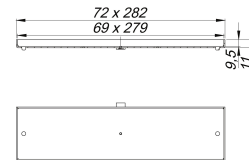

## cover plate CeraFloor/CeraFrame Connect, black matt

---

Part number: 527660  
GTIN: 4001636527660  
Rebate group: 11

---

---