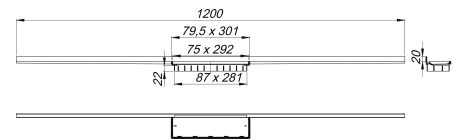

Part number: 527462
GTIN: 4001636527462
Rebate group: 11

Description:

Spare parts:

527585 Cover plate CeraWall Connect, black mat