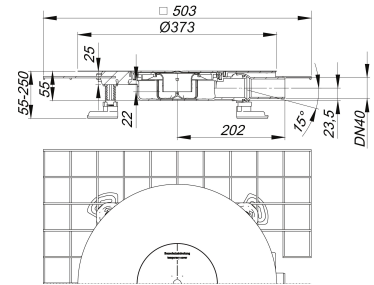

Part number: 518439
GTIN: 4001636518439
Rebate group: 6

Description: