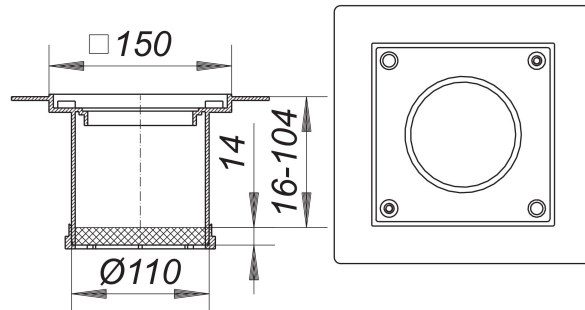

frame PVC-KEN 10, 150 x 150 mm

Part number: 495310
GTIN: 4001636495310
Rebate group: 3

Description:

frame PVC-KEN 10, 150 x 150 mm
used with floor drain types 40, 42 and 46, balcony drain body types 83 and 84
with flange for securing flexible flooring,
frame PVC-U, 150 x 150 mm, with threaded inserts, spigot PVC-U,
extendable with DN 100 plastic pipe

Seal must be used.

Spare parts:

495013 drainage ring S 10