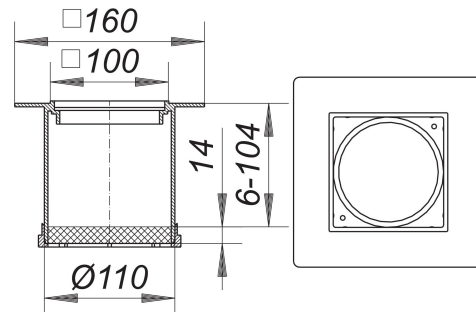

frame PVC-EN 10, 100 x 100 mm

Part number: 495303
GTIN: 4001636495303
Rebate group: 3

Description:

frame PVC-EN 10, 100 x 100 mm
used with floor drain types 40, 42 and 46, balcony drain body types 83 and 84
with flange for securing flexible flooring,
frame PVC-U, 100 x 100 mm, with threaded inserts,
spigot PVC-U, extendable with DN 100 plastic pipe

Seal must be used.

Spare parts:

495013 drainage ring S 10