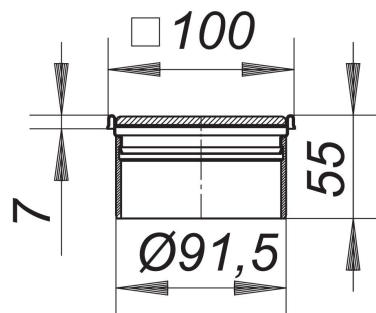

grating Quadra CD 10/100, 100 x 100 mm

Part number: 400413
GTIN: 4001636400413
Rebate group: 5

Description:

grating Quadra CD 10/100, 100 x 100 mm
for CeraDrain S 10 and TistoDrain S 10

height adjustable up to 40 mm with +/- 5.5 mm lateral adjustment, spigot ABS, frame 304 stainless steel, 100 x 100 mm, design grate 5 mm 304 stainless steel, load class L 15 (1.5 t)

Spare parts:

501592 grate Quadra 90