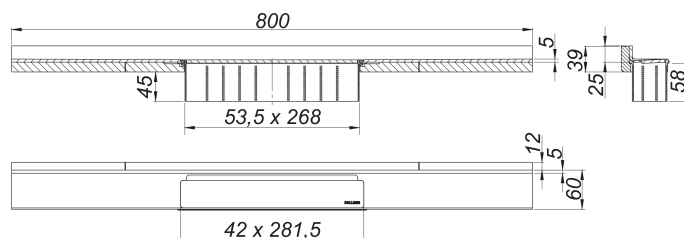

canaleta de ducha CeraWall Select N acero inoxidable mate, 800 mm

Numero de artículo: 536730

GTIN: 4001636536730

Grupo de descuento: 11

Descripción:

canaleta de ducha CeraWall Select N acero inoxidable mate, 800 mm

for installation with drain body DallFlex , DallFlex Plan and DallFlex vertical.

Drainage-strip with engineered precision fall, visibly installed at the junction of wall and floor. Suitable for natural stone floor and wall finish 24 – 32 mm (including adhesive), length can be adjusted by one millimeter.

specification

- cover plate
- self-adhesive security tape S 3 with cut-resistant stainless steel mesh and sound insulation
- accessories for installation and positioning
- temporary blanking plate with integrated level