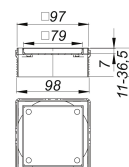

## Prolongador DalIDrain Individual, 100 x 100 mm

Numero de artículo: 517272

GTIN: 4001636517272

Grupo de descuento: 6

When installed with drain body DalIDrain for shower place drainage according to DIN EN 1253-1, flow rate 0.4 l/s, suitable for one shower head!