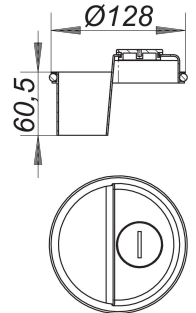

trap insert for 54, 55

Part number: 590046
GTIN: 4001636590046
Rebate group: 3

Description:

trap insert for 54, 55
Spare part, trap insert with rodding eye for all drain bodies type 54 and 55

material
polypropylene

Spare parts:

590015 screwed plug for 54, 55, 57, 57 AK, 58,