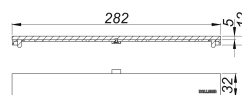

cover plate CeraFloor/CeraFrame Individual Design black matt

Part number: 537560
GTIN: 4001636537560
Rebate group: 11

Description:

cover plate CeraFloor/CeraFrame Individual Design black matt
cover plate for shower channel CeraFloor Individual and CeraFrame Individual, all-purpose design, not to be tiled.

Material:
304 stainless steel, PVD coating in black matt

Ordering CeraFloor Individual:

Please order drain body DallFlex or shower underlay DallFlex Floor + shower channel CeraFloor Individual + cover plate CeraFloor/CeraFrame Individual!