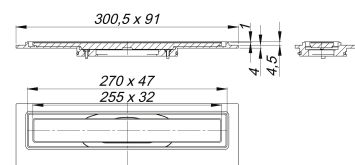

shower channel CeraFrame Liquid vertical, 270 x 47 mm

Part number: 537409
 GTIN: 4001636537409
 Rebate group: 11

Description:

shower channel CeraFrame Liquid vertical, 270 x 47 mm
 for installation with drain body DallFlex vertical and CeraFlex vertical in trowelled jointless thin-layer floor coatings of selected manufacturers Suitable for coatings with total construction height of 4.5 mm incl. waterproofing.

SPECIFICATION

- coatable cover plate 255 x 32 mm
- two-level troweling aid
- temporary blanking plate

MATERIAL

304 stainless steel, 300 x 91 mm, 8 mm solid, frame 270 x 47 mm, load class K 3 (300 kg)

Ordering CeraFrame Liquid vertical:

Please order drain body DallFlex vertical or CeraFlec vertical + shower channel CeraFrame Liquid vertical!

Note:

The thin-layer trowel system must be suitable and tested for use on waterproofing according to DIN 18534 in level access showers. The manufacturer's instructions must be followed during the application.