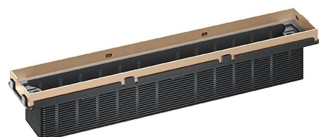

shower channel CeraFrame Individual red gold matt, 300 x 50 mm

Part number: 537355
GTIN: 4001636537355
Rebate group: 11

Description:

shower channel CeraFrame Individual red gold matt, 300 x 50 mm
for installation with drain body DallFlex, DallFlex Plan, DallFlex vertical and shower underlay DallFlex Compact, DallFlex Compact Plan.
height adjustable 12 to 38 mm, spigot ABS, frame 304 stainless steel 1.4301, 300 x 50 mm

material

304 stainless steel, PVD coating in red gold matt, load class K 3 (300 kg)

Ordering shower channel CeraFrame Individual:

Please order drain body DallFlex or shower underlay DallFlex Compact + shower channel CeraFrame Individual + cover plate CeraFloor/CeraFrame Individual!