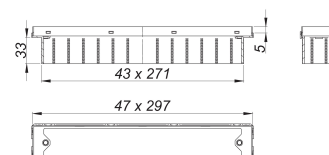

shower channel CeraFrame Individual red gold matt, 300 x 50 mm

Part number: 537355
GTIN: 4001636537355
Rebate group: 11

Description:

shower channel CeraFrame Individual red gold matt, 300 x 50 mm
for installation with drain body DallFlex, DallFlex Plan, DallFlex vertical and shower underlay DallFlex Compact, DallFlex Compact Plan.
height adjustable 12 to 38 mm, spigot ABS, frame 304 stainless steel 1.4301, 300 x 50 mm

material

304 stainless steel, PVD coating in red gold matt, load class K 3 (300 kg)

Ordering shower channel CeraFrame Individual:

Please order drain body DallFlex or shower underlay DallFlex Compact + shower channel CeraFrame Individual + cover plate CeraFloor/CeraFrame Individual!