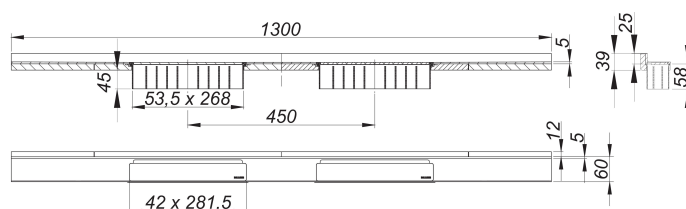

shower channel CeraWall Select N Duo satin stainless steel, 1300 mm

Part number: 536815
 GTIN: 4001636536815
 Rebate group: 11

Description:

shower channel CeraWall Select N Duo satin stainless steel, 1300 mm

for installation with drain body DallFlex Duo, DallFlex Duo Plan and DallFlex Duo vertical.

Drainage-strip with engineered precision fall, visibly installed at the junction of wall and floor. Suitable for natural stone floor and wall finish 24 – 32 mm (including adhesive), length can be adjusted by one millimeter.

specification

- two cover plates
- self-adhesive security tape S 3 with cut-resistant stainless steel mesh and sound insulation
- accessories for installation and positioning
- temporary blanking plate with integrated level