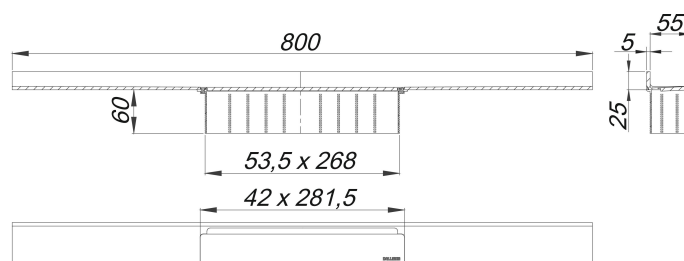

## shower channel CeraWall Select black matt, 800 mm

Part number: 535283

GTIN: 4001636535283

Rebate group: 11

### Description:

shower channel CeraWall Select black matt, 800 mm

for installation with drain body DallFlex, DallFlex Plan, DallFlex vertical and shower underlay DallFlex Wall, DallFlex Wall Plan. Drainage-strip with engineered precision fall, visibly installed at the junction of wall and floor. Suitable for floor finish of 10 – 24 mm and wall finish of 12 – 24 mm (including adhesive), length can be adjusted by one millimeter.

#### specification

- cover plate
- self-adhesive security tape S 3 with cut-resistant stainless steel mesh and sound insulation
- accessories for installation and positioning
- construction and sealing adhesive
- temporary blanking plate

#### Material

304 stainless steel, 5 mm solid, load class K 3 (300 kg), PVD coating in black matt