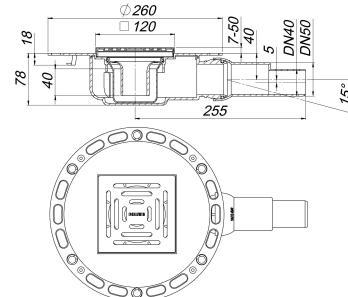

floor drain TistoPlan K 12, DN 40/DN 50, 120 x 120 mm

Part number: 513090
 GTIN: 4001636513090
 Rebate group: 5

Description:

floor drain TistoPlan K 12, DN 40/DN 50, 120 x 120 mm
 conforming to DIN EN 1253 (approval)
 outlet DN 40/DN 50 horizontal, with ball-joint, adjustable 0 – 15 degrees

specification

- flange with fleece surface
- Tisto-membrane
- removable trap insert, 40 mm water seal (deviating to DIN EN 1253)
- temporary blanking plate
- height adjustable grating

material

polypropylene
 grate 304 stainless steel, load class K 3 (300 kg)
 frame ABS, 120 x 120 mm

Flow rates tested to DIN EN 1253:

Nominal diameter	Product standard	Min. flow rate according to norm	Water level according to norm
DN 50	DIN EN 1253	0.80 l/s	20.00 mm

Spare parts:

501080 grate E 115, 115 x 115 mm
 495709 frame CK 12, 120 x 120 mm

495730 extension C 50, d: 120 x 40 mm
 482013 trap insert for TistoPlan