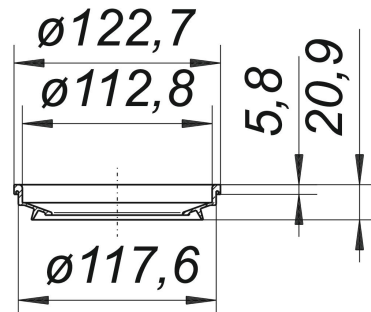

seal for Atlas WC elbow 87, DN 100

Part number: 352026
GTIN: 4001636352026
Rebate group: 2

Description:

seal for Atlas WC elbow 87, DN 100
spare part for elbow 87

Spare parts:

250520 offset WC connector type 781 white, DN

280527 Atlas WC elbow type 87, white, DN 100

260000 connector type 782 WC, with non-return