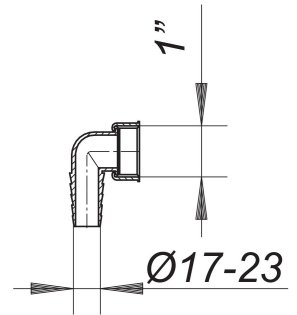

hose connector 90 degrees, white, 1"

Part number: 090300
GTIN: 4001636090300
Rebate group: 1

Description:

hose connector 90 degrees, white, 1"
with back nut

material:
polypropylene