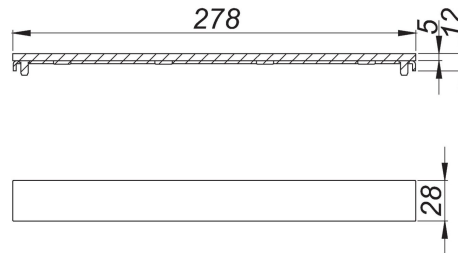

10. April 2021

**DALLMER****cover plate CeraFloor/CeraFrame Individual Design brass matt**

Product No. **537768**  
 EAN: 4001636537768  
 Discount group: 11

cover plate for shower channel CeraFloor Individual and CeraFrame Individual,  
 all-purpose design, not to be tiled.

Material:  
 304 stainless steel, PVD coating in brass matt

Ordering CeraFloor Individual:  
 Please order drain body DallFlex or shower underlay DallFlex Floor + shower channel  
 CeraFloor Individual + cover plate CeraFloor/CeraFrame Individual!

Product No.	Description	Dimensions
537744	shower channel CeraFloor Individual brass matt, 800-1500 mm	800-1500 mm
537362	shower channel CeraFrame Individual brass matt	300 x 50 mm