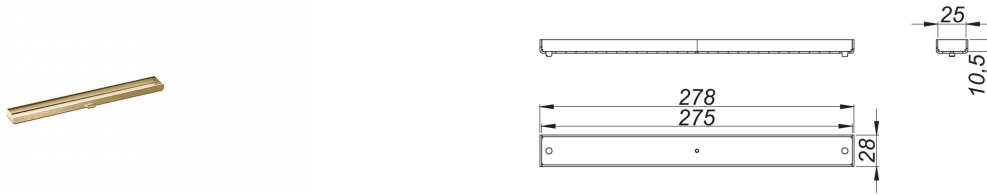

10. April 2021

**DALLMER****cover plate CeraFloor/CeraFrame Individual brass matt**

Product No. **537751**  
 EAN: 4001636537751  
 Discount group: 11

cover plate for shower channel CeraFloor Individual and CeraFrame Individual, for tiling with individual floor coverings.

Material:  
 304 stainless steel, PVD coating in brass matt

Ordering CeraFloor Individual:  
 Please order drain body DallFlex or shower underlay DallFlex Floor + shower channel CeraFloor Individual + cover plate CeraFloor/CeraFrame Individual!

Product No.	Description	Dimensions
537744	shower channel CeraFloor Individual brass matt, 800-1500 mm	800-1500 mm
537362	shower channel CeraFrame Individual brass matt	300 x 50 mm