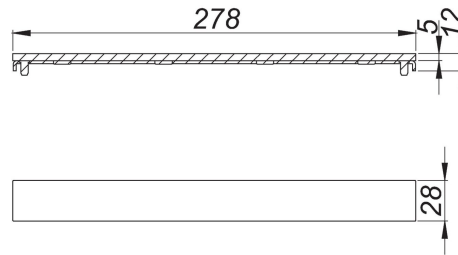

10. April 2021

DALLMER**cover plate CeraFloor/CeraFrame Individual Design red gold matt**

Product No. **537669**
 EAN: 4001636537669
 Discount group: 11

cover plate for shower channel CeraFloor Individual and CeraFrame Individual,
 all-purpose design, not to be tiled.

Material:
 304 stainless steel, PVD coating in red gold matt

Ordering CeraFloor Individual:
 Please order drain body DallFlex or shower underlay DallFlex Floor + shower channel
 CeraFloor Individual + cover plate CeraFloor/CeraFrame Individual!

Product No.	Description	Dimensions
537645	shower channel CeraFloor Individual red gold matt, 800-1500 mm	800-1500 mm
537355	shower channel CeraFrame Individual brass matt, 300 x 50 mm	300 x 50 mm