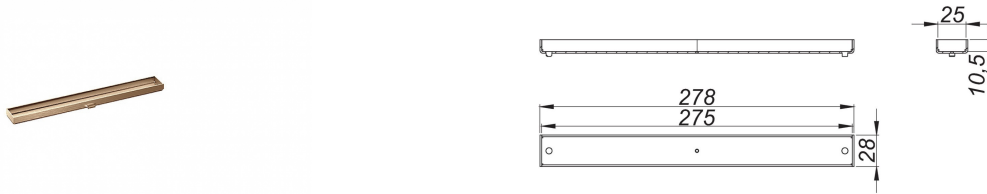

10. April 2021

DALLMER**cover plate CeraFloor/CeraFrame Individual red gold matt**

Product No. **537652**
 EAN: 4001636537652
 Discount group: 11

cover plate for shower channel CeraFloor Individual and CeraFrame Individual, for tiling with individual floor coverings.

Material:
 304 stainless steel, PVD coating in red gold matt

Ordering CeraFloor Individual:
 Please order drain body DallFlex or shower underlay DallFlex Floor + shower channel CeraFloor Individual + cover plate CeraFloor/CeraFrame Individual!

Product No.	Description	Dimensions
537645	shower channel CeraFloor Individual red gold matt, 800-1500 mm	800-1500 mm
537355	shower channel CeraFrame Individual brass matt, 300 x 50 mm	300 x 50 mm