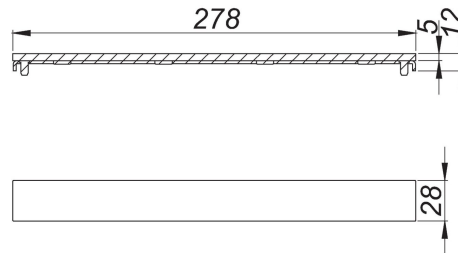

## cover plate CeraFloor/CeraFrame Individual Design anthracite matt

Product No. **537560**  
 EAN: 4001636537560  
 Discount amount: 11

cover plate for shower channel CeraFloor Individual and CeraFrame Individual,  
 all-purpose design, not to be tiled.

Product No.	Description	Dimensions
537546	shower channel CeraFloor Individual anthracite matt, 800-1500 mm	800-1500 mm
537348	shower channel CeraFrame Individual anthracite matt, 300 x 50 mm	300 x 50 mm