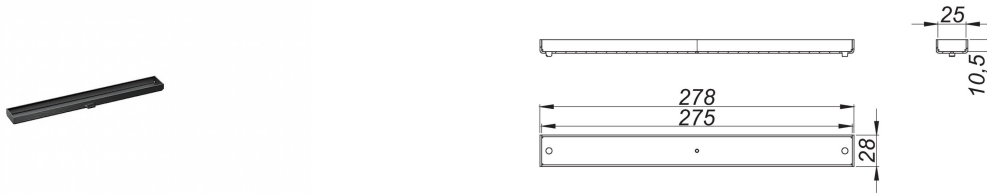

10. April 2021

DALLMER**cover plate CeraFloor/CeraFrame Individual anthracite matt**

Product No. **537553**
 EAN: 4001636537553
 Discount group: 11

cover plate for shower channel CeraFloor Individual and CeraFrame Individual, for tiling with individual floor coverings.

Material:
 304 stainless steel, PVD coating in anthracite matt

Ordering CeraFloor Individual:
 Please order drain body DallFlex or shower underlay DallFlex Floor + shower channel CeraFloor Individual + cover plate CeraFloor/CeraFrame Individual!

Product No.	Description	Dimensions
537546	shower channel CeraFloor Individual anthracite matt, 800-1500 mm	800-1500 mm
537348	shower channel CeraFrame Individual anthracite matt, 300 x 50 mm	300 x 50 mm