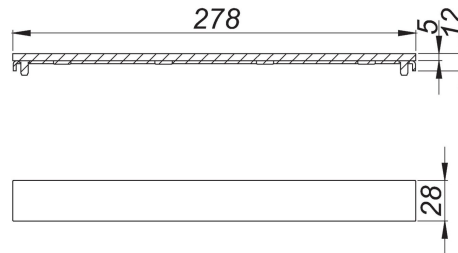

## cover plate CeraFloor/CeraFrame Individual Design satin stainless steel

Product No. **537386**  
 EAN: 4001636537386  
 Discount amount: 11

cover plate for shower channel CeraFloor Individual and CeraFrame Individual,  
 all-purpose design in stainless steel design, not to be tiled.

Product No.	Description	Dimensions
537478	shower channel CeraFloor Individual, 800-1500 mm	800-1500 mm
537331	shower channel CeraFrame Individual, 300 x 50 mm	300 x 50 mm