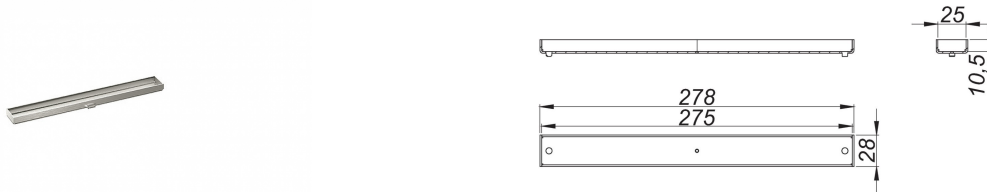

10. April 2021

DALLMER**cover plate CeraFloor/CeraFrame Individual satin stainless steel**

Product No. **537379**
 EAN: 4001636537379
 Discount group: 11

cover plate for shower channel CeraFloor Individual and CeraFrame Individual, for tiling with individual floor coverings.

Material
 304 stainless steel

Ordering CeraFloor Individual:
 Please order drain body DallFlex or shower underlay DallFlex Floor + shower channel CeraFloor Individual + cover plate CeraFloor/CeraFrame Individual!

Product No.	Description	Dimensions
537478	shower channel CeraFloor Individual, 800-1500 mm	800-1500 mm
537331	shower channel CeraFrame Individual, 300 x 50 mm	300 x 50 mm