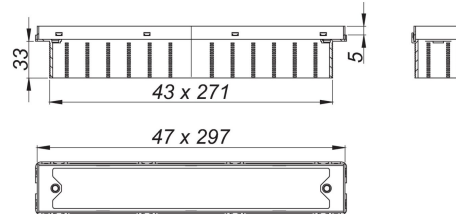

10. April 2021

**DALLMER****shower channel CeraFrame Individual brass matt**

Product No. **537362**  
 EAN: 4001636537362  
 Discount group: 11

for installation with drain body DallFlex, DallFlex Plan, DallFlex vertical and shower underlay DallFlex Compact, DallFlex Compact Plan.  
 height adjustable 12 to 38 mm, spigot ABS, frame 304 stainless steel 1.4301, 300 x 50 mm

material  
 304 stainless steel, PVD coating in brass matt, load class K 3 (300 kg)

Ordering shower channel CeraFrame Individual:  
 Please order drain body DallFlex or shower underlay DallFlex Compact + shower channel CeraFrame Individual + cover plate CeraFloor/CeraFrame Individual!

Product No.	Description	Dimensions
537751	cover plate CeraFloor/CeraFrame Individual brass matt	
537768	cover plate CeraFloor/CeraFrame Individual Design brass matt	
537157	Drain body CeraFlex Plan, DN 40	DN 40
537164	Drain body CeraFlex vertical, DN 50	DN 50
537140	Drain body CeraFlex, DN 50	DN 50
539304	Drain body DallFlex EPS assembled, DN 50	DN 50
539311	Drain body DallFlex Plan EPS assembled, DN 40	DN 40
539014	Drain body DallFlex Plan, DN 40	DN 40
539076	drain body DallFlex vertical, DN 50	DN 50
539007	drain body DallFlex, DN 50	DN 50
540133	shower underlay DallFlex Compact Plan, DN 40, 0,9 x 0,9 m	DN 40, 0,9 x 0,9 m
540195	shower underlay DallFlex Compact Plan, DN 40, 0,9 x 1,2 m	DN 40, 0,9 x 1,2 m