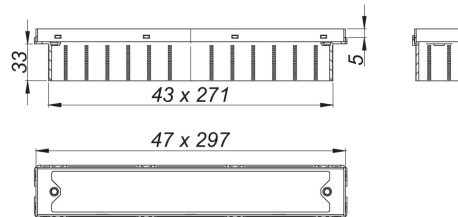

10. April 2021

DALLMER**shower channel CeraFrame Individual brass matt, 300 x 50 mm**

Product No. **537355**
 EAN: 4001636537355
 Discount group: 11

for installation with drain body DallFlex, DallFlex Plan, DallFlex vertical and shower underlay DallFlex Compact, DallFlex Compact Plan.
 height adjustable 12 to 38 mm, spigot ABS, frame 304 stainless steel 1.4301, 300 x 50 mm

material
 304 stainless steel, PVD coating in red gold matt, load class K 3 (300 kg)

Ordering shower channel CeraFrame Individual:
 Please order drain body DallFlex or shower underlay DallFlex Compact + shower channel CeraFrame Individual + cover plate CeraFloor/CeraFrame Individual!

Product No.	Description	Dimensions
537669	cover plate CeraFloor/CeraFrame Individual Design red gold matt	
537652	cover plate CeraFloor/CeraFrame Individual red gold matt	
537157	Drain body CeraFlex Plan, DN 40	DN 40
537164	Drain body CeraFlex vertical, DN 50	DN 50
537140	Drain body CeraFlex, DN 50	DN 50
539304	Drain body DallFlex EPS assembled, DN 50	DN 50
539311	Drain body DallFlex Plan EPS assembled, DN 40	DN 40
539014	Drain body DallFlex Plan, DN 40	DN 40
539076	drain body DallFlex vertical, DN 50	DN 50
539007	drain body DallFlex, DN 50	DN 50
540133	shower underlay DallFlex Compact Plan, DN 40, 0,9 x 0,9 m	DN 40, 0,9 x 0,9 m
540195	shower underlay DallFlex Compact Plan, DN 40, 0,9 x 1,2 m	DN 40, 0,9 x 1,2 m