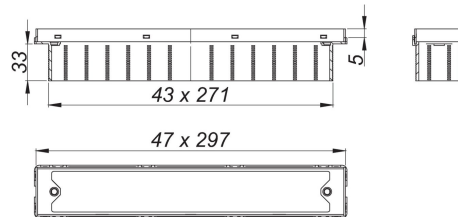

10. April 2021

DALLMER**shower channel CeraFrame Individual anthracite matt, 300 x 50****mm**

Product No. **537348**
 EAN: 4001636537348
 Discount: 11

for installation with drain body DallFlex, DallFlex Plan, DallFlex vertical and shower underlay DallFlex Compact, DallFlex Compact Plan.
 height adjustable 12 to 38 mm, spigot ABS, frame 304 stainless steel 1.4301, 300 x 50 mm

material
 304 stainless steel, PVD coating in anthracite matt, load class K 3 (300 kg)

Ordering shower channel CeraFrame Individual:
 Please order drain body DallFlex or shower underlay DallFlex Compact + shower channel CeraFrame Individual + cover plate CeraFloor/CeraFrame Individual!