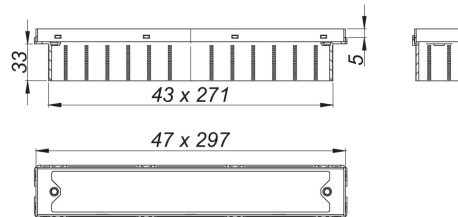

10. April 2021

**DALLMER****shower channel CeraFrame Individual, 300 x 50 mm**

Product No. **537331**  
 EAN: 4001636537331  
 Discount group: 11

for installation with drain body DallFlex, DallFlex Plan, DallFlex vertical and shower underlay DallFlex Compact, DallFlex Compact Plan.  
 height adjustable 12 to 38 mm, spigot ABS, frame 304 stainless steel 1.4301, 300 x 50 mm

material  
 304 stainless steel satin finished, load class K 3 (300 kg)

Ordering shower channel CeraFrame Individual:  
 Please order drain body DallFlex or shower underlay DallFlex Compact + shower channel CeraFrame Individual + cover plate CeraFloor/CeraFrame Individual!

Product No.	Description	Dimensions
537386	cover plate CeraFloor/CeraFrame Individual Design satin stainless steel	
537379	cover plate CeraFloor/CeraFrame Individual satin stainless steel	
537157	Drain body CeraFlex Plan, DN 40	DN 40
537164	Drain body CeraFlex vertical, DN 50	DN 50
537140	Drain body CeraFlex, DN 50	DN 50
539304	Drain body DallFlex EPS assembled, DN 50	DN 50
539311	Drain body DallFlex Plan EPS assembled, DN 40	DN 40
539014	Drain body DallFlex Plan, DN 40	DN 40
539076	drain body DallFlex vertical, DN 50	DN 50
539007	drain body DallFlex, DN 50	DN 50
540133	shower underlay DallFlex Compact Plan, DN 40, 0,9 x 0,9 m	DN 40, 0,9 x 0,9 m
540195	shower underlay DallFlex Compact Plan, DN 40, 0,9 x 1,2 m	DN 40, 0,9 x 1,2 m